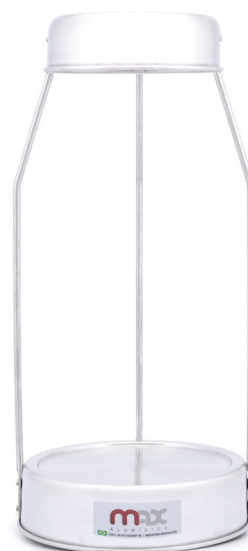

Suporte de coador de café hotel

REF.	TAM.	ALT.
670120	MÉDIO	47,0