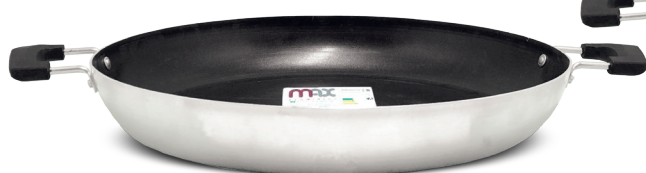

Paellera hotel com alça

REF.	CAP. (L)	ALT. (cm)	Ø (cm)	DIM. (CxLxA)
554436	4,3	12,5	36,0	48,5 x 36,0 x 12,5
554440	5,5	6,5	45,0	52,5 x 40 x 12,5
554450	6,3	6,5	50,0	62 x 50 x 13